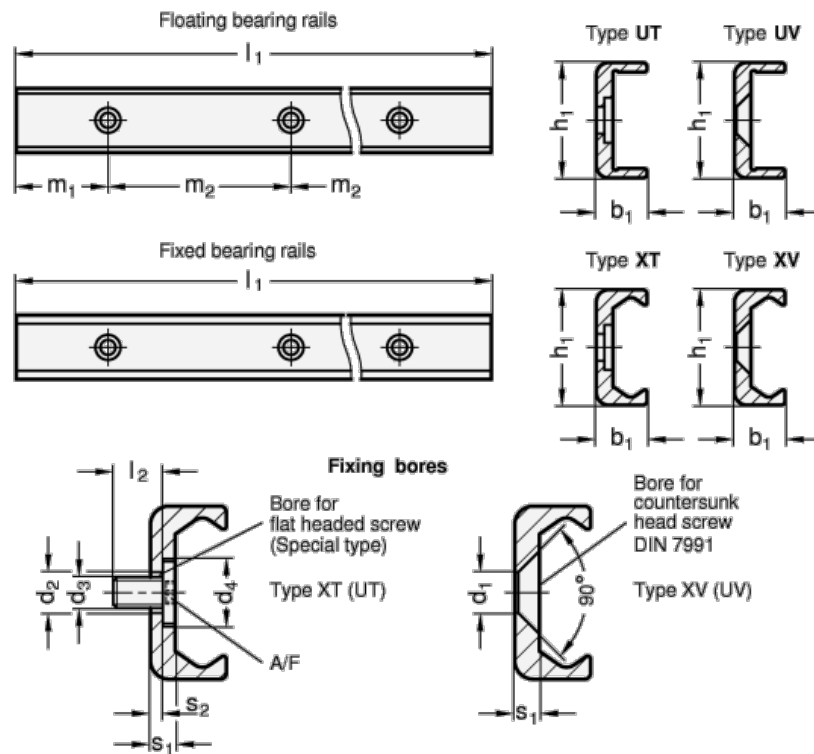

Article number: 2024222856040UT

Description: E+G Compact Profile GN 2422-28-560-40

Measures

A/F = T25	L2	= 10
b1 = 12.3	m1	= 40
d1 =	m2	= 80
d2 = 6.4	s1	= 4
d3 = M5	s2	= 2.2
d4 = 11	Weight in (g)	= 678
h1 = 28		
L1 = 560		